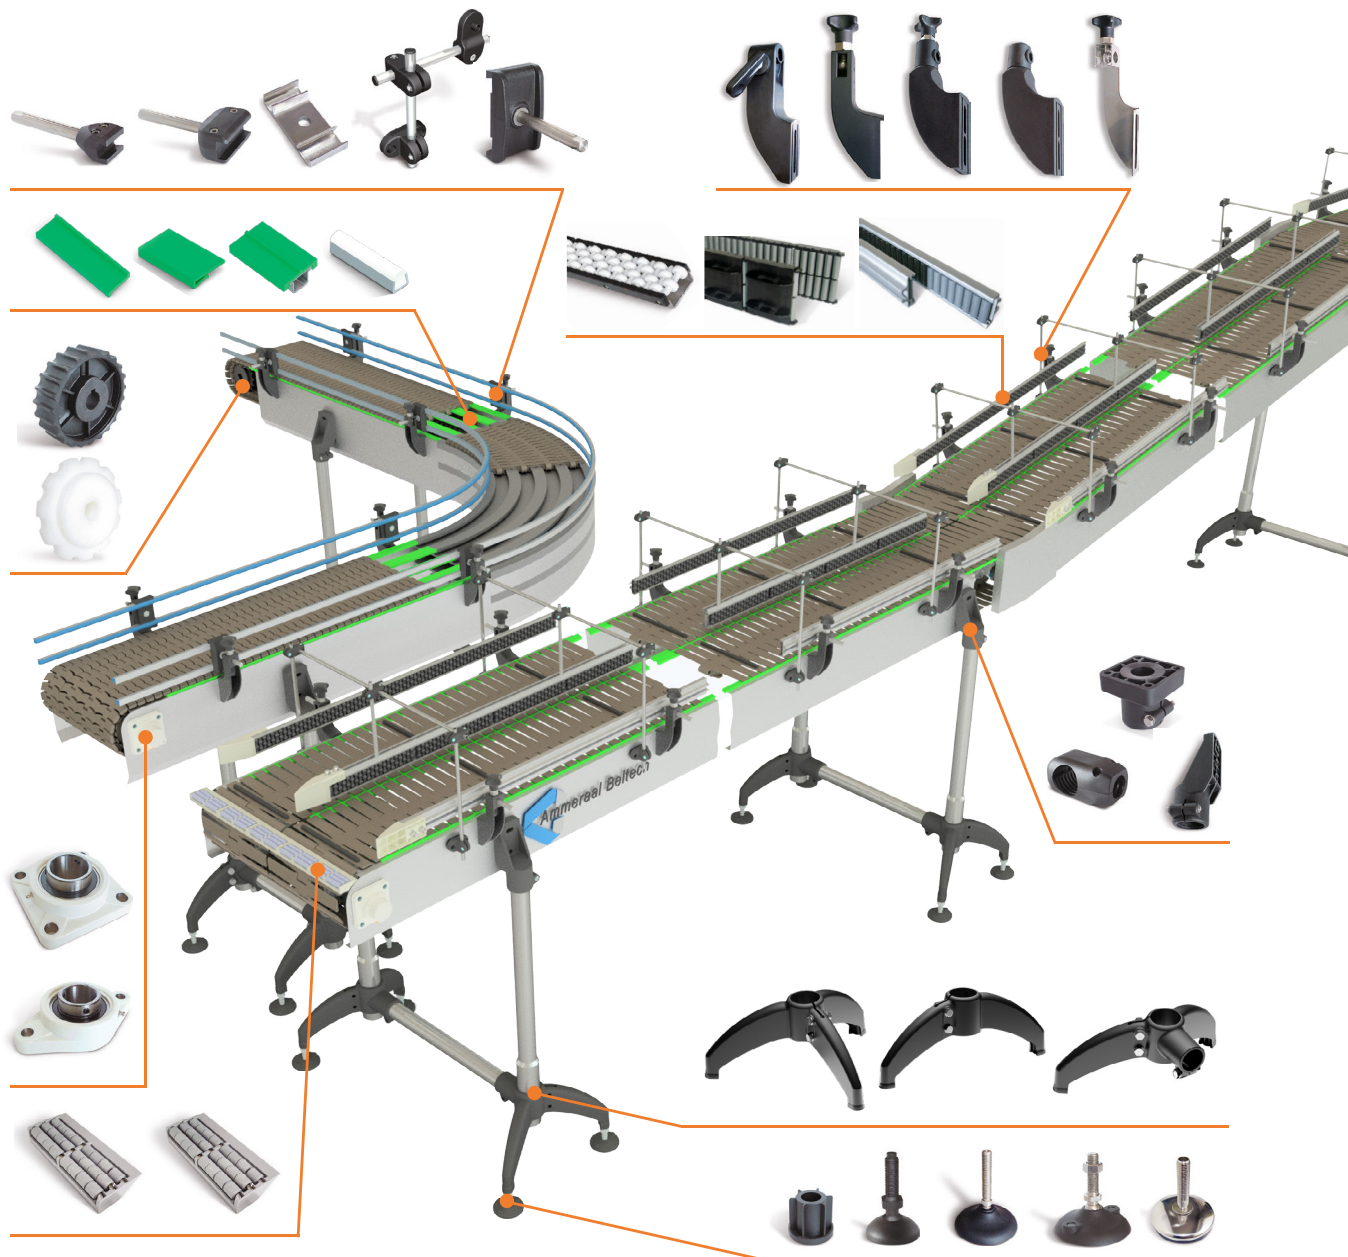

AU

Conveyor Components - Product Overview

Conveyor Components

Sprockets

Idler Wheels

Curves and Straight Tracks

Conveyor Components

Wearstrips and Guides

Product Side Guide Profiles

Conveyor Components

Roller Chain Guides and Wearstrips

Other Profiles

Levelling Feet and Pads

Conveyor Components

Conveyor Support Components

Conveying Components

Conveyor Components

Conveying Components

Conveyor Components

Conveying Components

Cross Clamps 	'T' Cross Clamps 	Sensor Mounting Clamps 	Sensor Mounting Kit 
Handles 	Handles 	Hinges 	Product Handling Accessories 
Conveyor Frame Accessories 	Conveyor Frame Accessories 	Conveyor Frame Accessories 	Conveyor Frame Accessories 
Straight Product Guide Rollers 	Single Product Guide Rollers 	Double Product Guide Rollers 	Two Sides Product Guide Rollers 
Single Curve Guide Rollers 	Double Curve Guide Rollers 	Single Transfer Plates 	Double Transfer Plates 