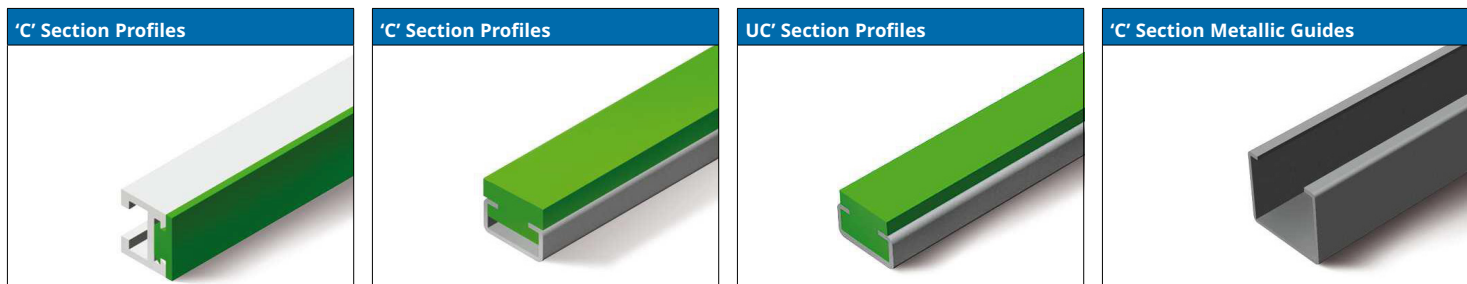

Product Side Guide Profiles

Conveyor Components

Roller Chain Guides and Wearstrips

Other Profiles

Levelling Feet and Pads

Conveyor Components

Conveyor Support Components

Conveying Components

Conveyor Components

Conveying Components

Conveyor Components

Conveying Components

Cross Clamps 	'T' Cross Clamps 	Sensor Mounting Clamps 	Sensor Mounting Kit 
Handles 	Handles 	Hinges 	Product Handling Accessories 
Conveyor Frame Accessories 	Conveyor Frame Accessories 	Conveyor Frame Accessories 	Conveyor Frame Accessories 
Straight Product Guide Rollers 	Single Product Guide Rollers 	Double Product Guide Rollers 	Two Sides Product Guide Rollers 
Single Curve Guide Rollers 	Double Curve Guide Rollers 	Single Transfer Plates 	Double Transfer Plates 