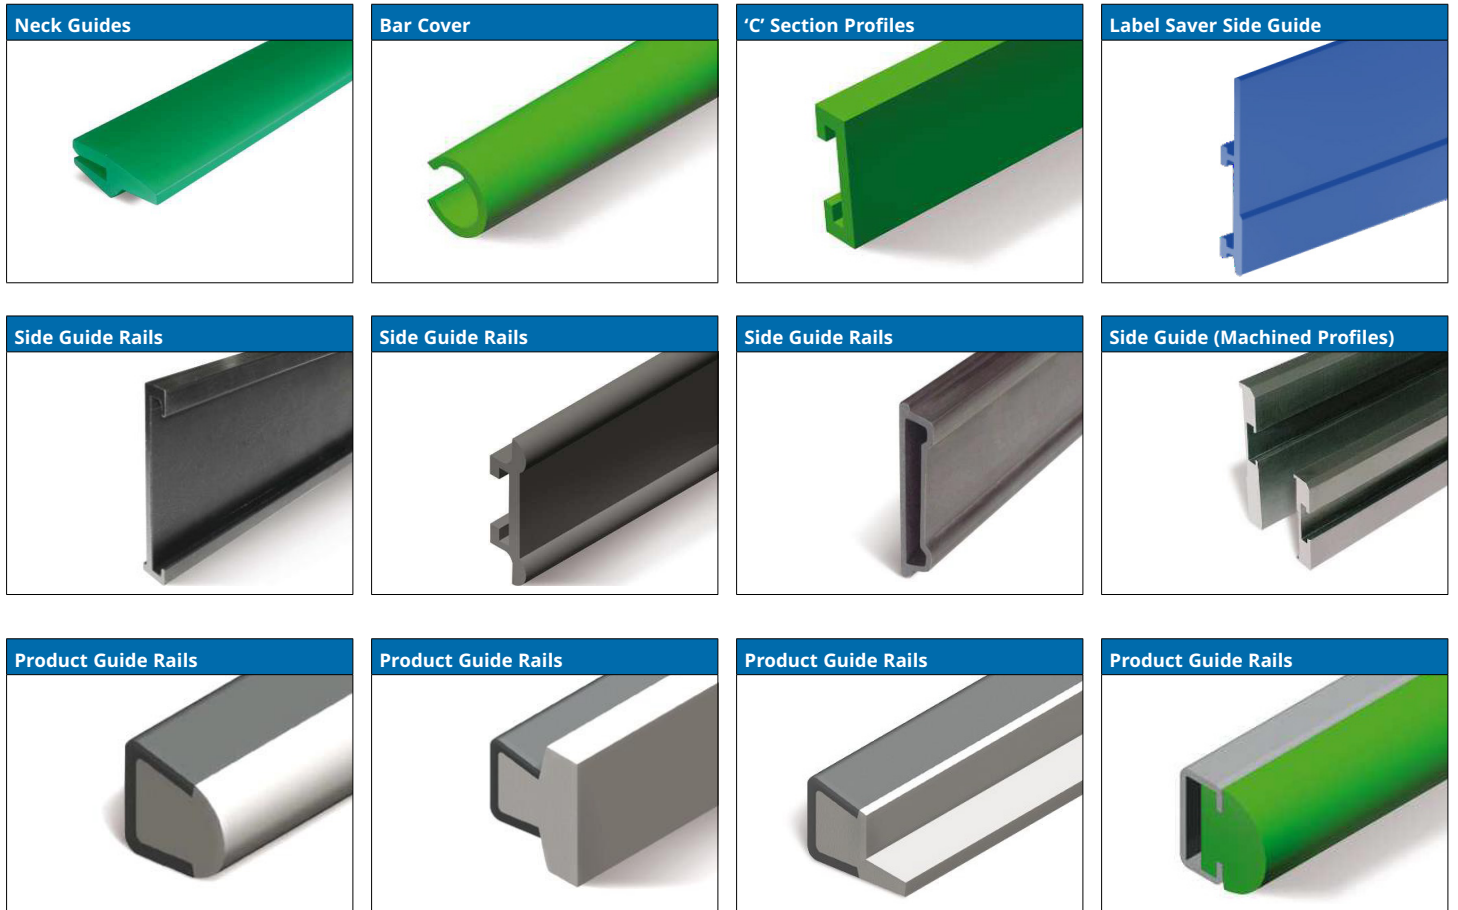

AU

Conveyor Components - Product Overview

Conveyor Components

Sprockets

Idler Wheels

Curves and Straight Tracks

Conveyor Components

Wearstrips and Guides

Product Side Guide Profiles

Conveyor Components

Roller Chain Guides and Wearstrips

Other Profiles

Levelling Feet and Pads

Conveyor Components

Conveyor Support Components

Conveying Components

Conveyor Components

Conveying Components

Conveyor Components

Conveying Components

Cross Clamps 	'T' Cross Clamps 	Sensor Mounting Clamps 	Sensor Mounting Kit 
Handles 	Handles 	Hinges 	Product Handling Accessories 
Conveyor Frame Accessories 	Conveyor Frame Accessories 	Conveyor Frame Accessories 	Conveyor Frame Accessories 
Straight Product Guide Rollers 	Single Product Guide Rollers 	Double Product Guide Rollers 	Two Sides Product Guide Rollers 
Single Curve Guide Rollers 	Double Curve Guide Rollers 	Single Transfer Plates 	Double Transfer Plates 