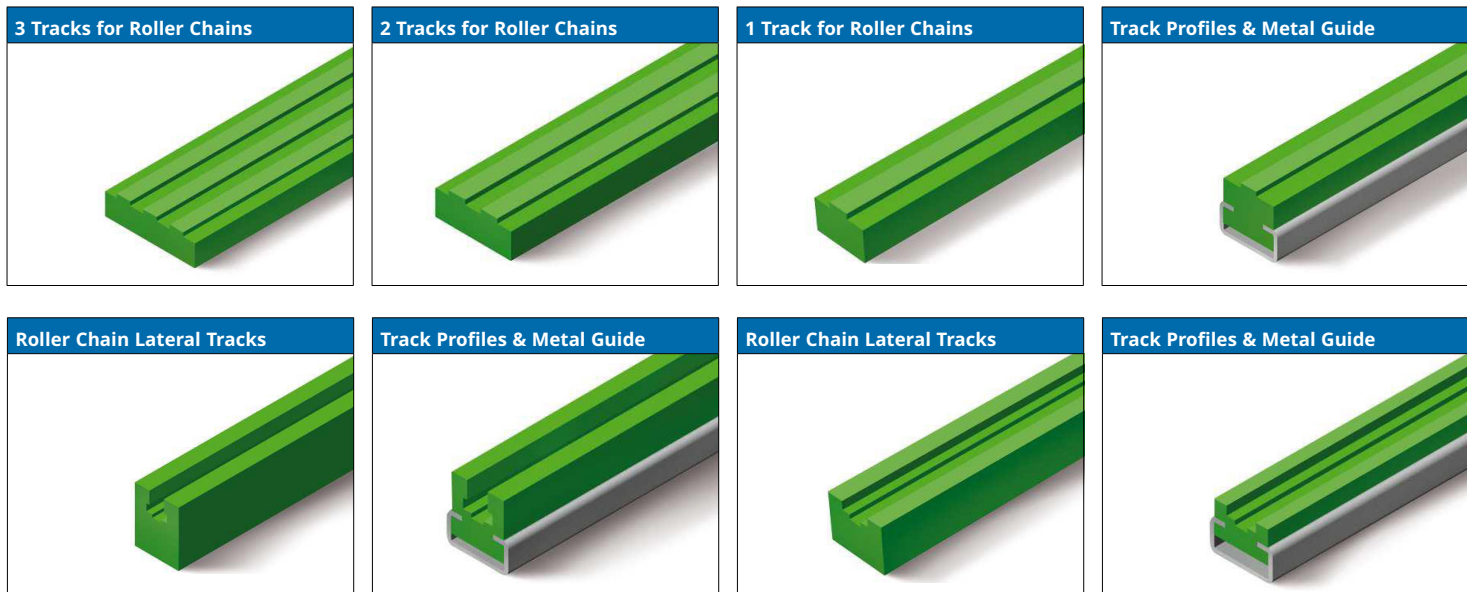

AU

Conveyor Components - Product Overview

Conveyor Components

Sprockets

Idler Wheels

Curves and Straight Tracks

Conveyor Components

Wearstrips and Guides

Product Side Guide Profiles

Conveyor Components

Roller Chain Guides and Wearstrips

Other Profiles

Levelling Feet and Pads

Conveyor Components

Conveyor Support Components

Conveying Components

Conveyor Components

Conveying Components

Conveyor Components

Conveying Components

Cross Clamps 	'T' Cross Clamps 	Sensor Mounting Clamps 	Sensor Mounting Kit 
Handles 	Handles 	Hinges 	Product Handling Accessories 
Conveyor Frame Accessories 	Conveyor Frame Accessories 	Conveyor Frame Accessories 	Conveyor Frame Accessories 
Straight Product Guide Rollers 	Single Product Guide Rollers 	Double Product Guide Rollers 	Two Sides Product Guide Rollers 
Single Curve Guide Rollers 	Double Curve Guide Rollers 	Single Transfer Plates 	Double Transfer Plates 