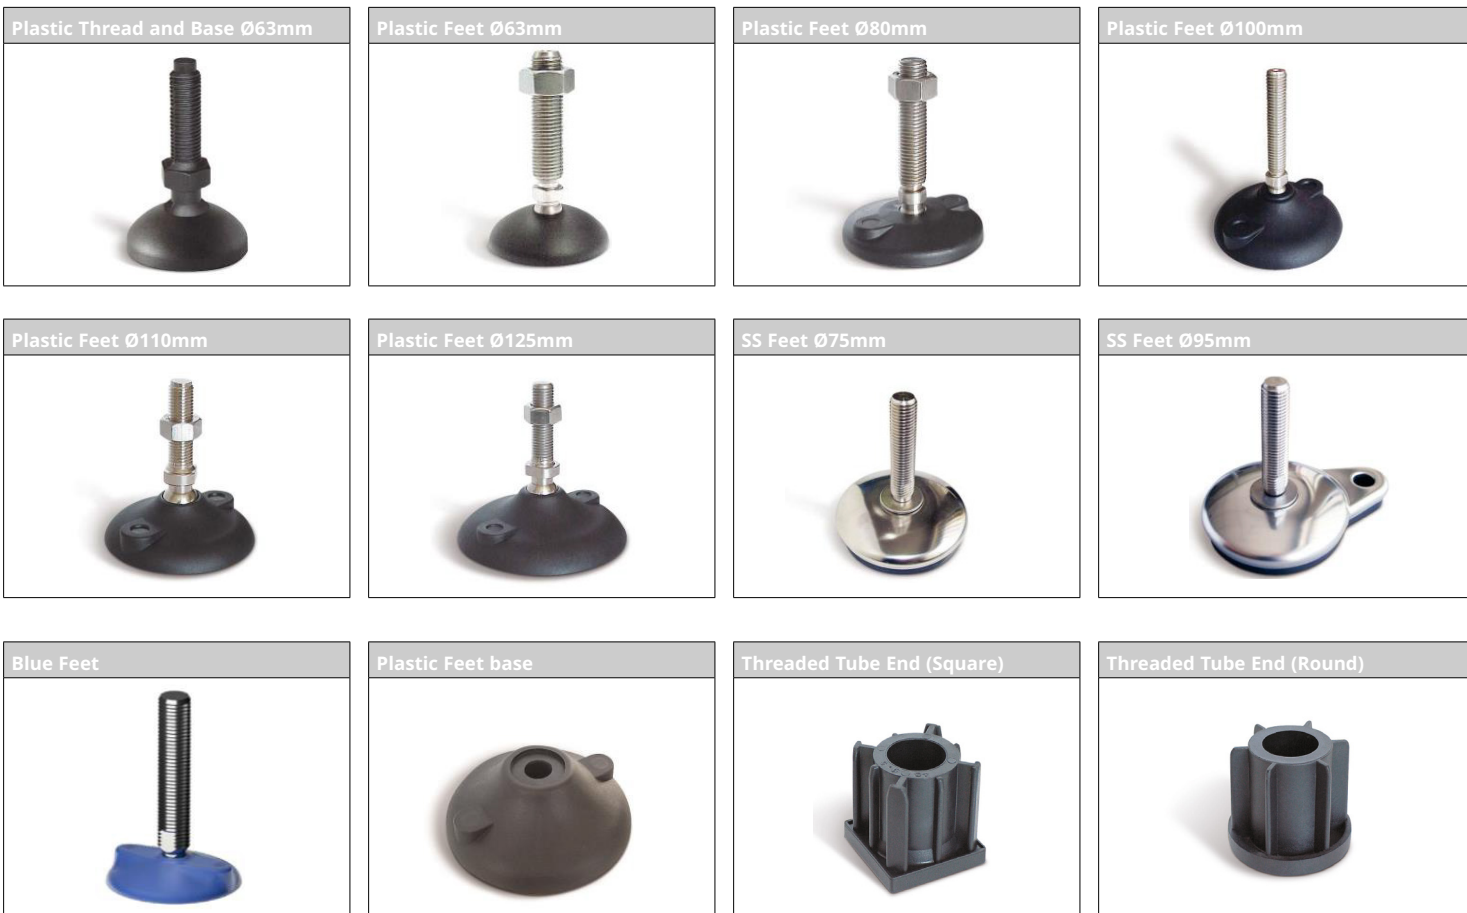

AU

Conveyor Components - Product Overview

Conveyor Components

Sprockets

Idler Wheels

Curves and Straight Tracks

Conveyor Components

Wearstrips and Guides

Product Side Guide Profiles

Conveyor Components

Roller Chain Guides and Wearstrips

Other Profiles

Levelling Feet and Pads

Conveyor Components

Conveyor Support Components

Conveying Components

Conveyor Components

Conveying Components

Conveyor Components

Conveying Components

Cross Clamps 	'T' Cross Clamps 	Sensor Mounting Clamps 	Sensor Mounting Kit 
Handles 	Handles 	Hinges 	Product Handling Accessories 
Conveyor Frame Accessories 	Conveyor Frame Accessories 	Conveyor Frame Accessories 	Conveyor Frame Accessories 
Straight Product Guide Rollers 	Single Product Guide Rollers 	Double Product Guide Rollers 	Two Sides Product Guide Rollers 
Single Curve Guide Rollers 	Double Curve Guide Rollers 	Single Transfer Plates 	Double Transfer Plates 