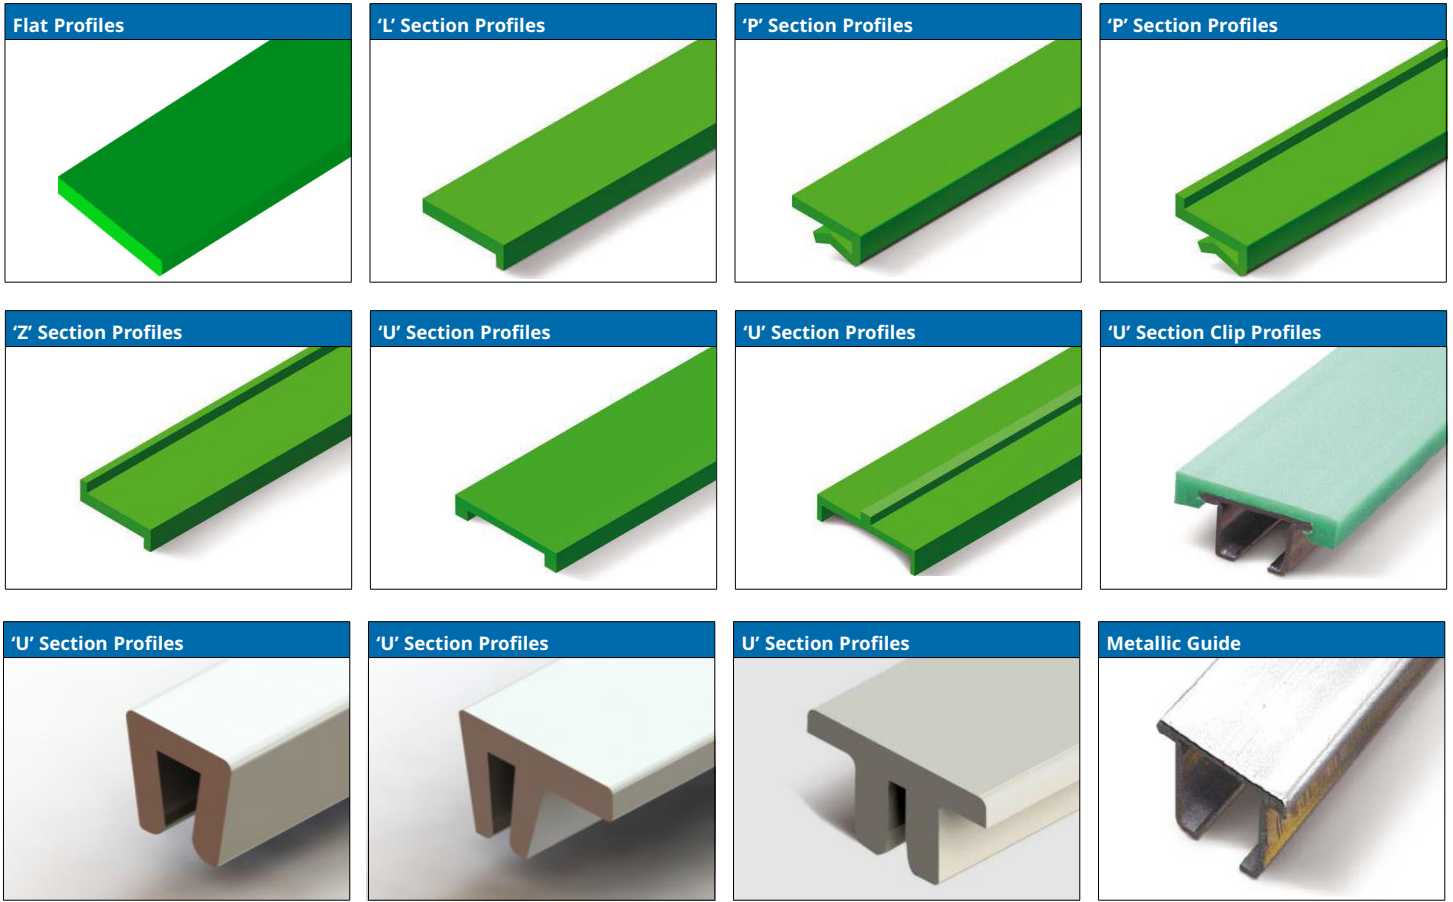

AU

Conveyor Components - Product Overview

Conveyor Components

Sprockets

Idler Wheels

Curves and Straight Tracks

Conveyor Components

Wearstrips and Guides

Product Side Guide Profiles

Conveyor Components

Roller Chain Guides and Wearstrips

Other Profiles

Levelling Feet and Pads

Conveyor Components

Conveyor Support Components

Conveying Components

Conveyor Components

Conveying Components

Conveyor Components

Conveying Components

Cross Clamps 	'T' Cross Clamps 	Sensor Mounting Clamps 	Sensor Mounting Kit 
Handles 	Handles 	Hinges 	Product Handling Accessories 
Conveyor Frame Accessories 	Conveyor Frame Accessories 	Conveyor Frame Accessories 	Conveyor Frame Accessories 
Straight Product Guide Rollers 	Single Product Guide Rollers 	Double Product Guide Rollers 	Two Sides Product Guide Rollers 
Single Curve Guide Rollers 	Double Curve Guide Rollers 	Single Transfer Plates 	Double Transfer Plates 